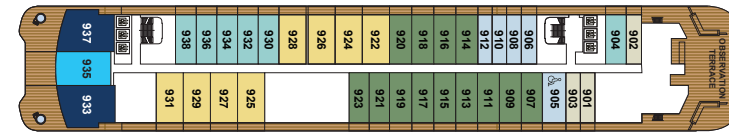

THE RITZ-CARLTON
YACHT COLLECTION

ILMA

DECK PLANS AND SUITE DIAGRAMS

ILMA

THE NEXT GENERATION

In 2024 our next-generation superyacht, *Ilma*, embarks on inaugural voyages in the Mediterranean. With the highest ratio of space per guest at sea, *Ilma* features 228 suites — all with private terraces — and offers two new upper suite categories measuring more than 1,000 square feet. On board you will also find signature spaces such as The Ritz-Carlton Spa® and an expanded Marina where you can take in the seaside views while sipping a craft cocktail or enjoy water sports directly from the yacht.

*Select Terrace Suites have the ability to convert into an expanded living and dining area or remain a second bedroom when connected to the adjacent suite.

SPECIFICATIONS

GUEST CAPACITY	456
OFFICER AND CREW	374
TOTAL SUITES	228
TONNAGE	46,750
LENGTH	790 FEET / 241 METERS
WIDTH	95.5 FEET / 29.1 METERS
GUEST DECKS	8
BUILT	2024
YACHT'S REGISTRY	MALTA

DECK 10

DECK 10

MISTRAL
THE POOL BAR
THE POOL
SUITES 1001 – 1002

DECK 9

DECK 9

THE OBSERVATION TERRACE
SUITES 901 – 938

DECK 8

DECK 8

THE ILMA SUITES

SUITE SIZE: 506 – 657 SQ FT / 47 – 61 SQ M

TERRACE SIZE: 291 – 301 SQ FT / 27 – 28 SQ M

NUMBER OF SUITES: 4

DECK: 6

AMENITIES

- Private terrace overlooking the ocean
- Luxurious and modern living and dining area
- Convertible sleep sofa
- Luxury custom king bed sleep system
- Double vanity bathroom with modern soaking tub and separate shower
- Minibar provisioned to guests' preferences upon request once on board
- Digital flat screen televisions
- Two vanity mirrors and hair dryers