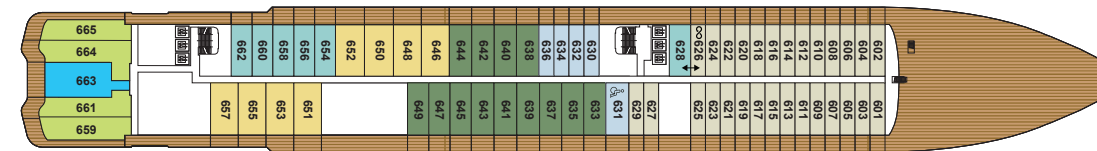

DECK 10

DECK 10

MISTRAL
THE POOL BAR
THE POOL
SUITES 1001 – 1002

DECK 9

DECK 9

THE OBSERVATION TERRACE
SUITES 901 – 938

DECK 8

DECK 8

SUITES 801 – 838

DECK 7

DECK 7

SUITES 701 – 758

DECK 6

DECK 6

SUITES 601 – 663

DECK 5

DECK 5

THE HUMIDOR
THE LIVING ROOM
THE BOUTIQUE
THE POOL HOUSE
THE POOL
SUITES 501 – 527

DECK 4

DECK 4

THE RITZ-CARLTON SPA®
RITZ KIDS®
JUICE BAR
LAUNDERETTE
THE BARBER / THE SALON
FITNESS STUDIO
GUEST SERVICES
THE MEETING ROOM
TALAAT NAM

DECK 3

DECK 3

FINE DINING
THE OCHRE ROOM
DINING PRIVÉE
THE MARINA TERRACE
THE MARINA
THE MEDICAL CENTER

ILMA

SUITES

Retire in sublime comfort each evening and awaken thoroughly refreshed in your private oasis on board *Ilma*. Combining the spacious, residential feel that is a hallmark of The Ritz-Carlton® with the graceful design of stylish yacht interiors, each of *Ilma's* 228 suites is appointed with high-end finishes, designer touches and luxurious amenities. Breathe in the fresh sea air as you relax on your private terrace, and let your Personal Concierge attend to your every wish. Were it not for the intriguing adventures that await you ashore, you might never leave your suite.