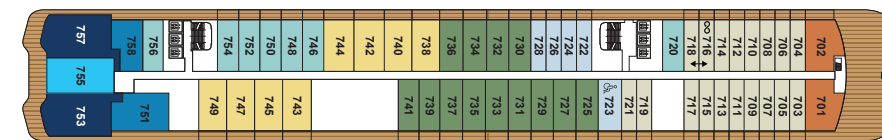

THE RITZ-CARLTON
YACHT COLLECTION

ILMA

DECK PLANS AND SUITE DIAGRAMS

ILMA

THE NEXT GENERATION

In 2024 our next-generation superyacht, *Ilma*, embarks on inaugural voyages in the Mediterranean. With the highest ratio of space per guest at sea, *Ilma* features 228 suites — all with private terraces — and offers two new upper suite categories measuring more than 1,000 square feet. On board you will also find signature spaces such as The Ritz-Carlton Spa® and an expanded Marina where you can take in the seaside views while sipping a craft cocktail or enjoy water sports directly from the yacht.

DECK 10

DECK 10

MISTRAL
THE POOL BAR
THE POOL
SUITES 1001 – 1002

DECK 9

DECK 9

THE OBSERVATION TERRACE
SUITES 901 – 938

DECK 8

DECK 8

SUITES 801 – 838

DECK 7

DECK 7

SUITES 701 – 758

DECK 6

DECK 6

SUITES 601 – 663

DECK 5

THE ILMA SUITES

SUITE SIZE: 506 – 657 SQ FT / 47 – 61 SQ M

TERRACE SIZE: 291 – 301 SQ FT / 27 – 28 SQ M

NUMBER OF SUITES: 4

DECK: 6

AMENITIES

- Private terrace overlooking the ocean
- Luxurious and modern living and dining area
- Convertible sleep sofa
- Luxury custom king bed sleep system
- Double vanity bathroom with modern soaking tub and separate shower
- Minibar provisioned to guests' preferences upon request once on board
- Digital flat screen televisions
- Two vanity mirrors and hair dryers