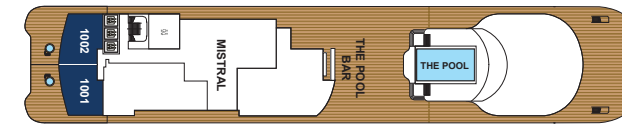

THE RITZ-CARLTON
YACHT COLLECTION

ILMA

DECK PLANS AND SUITE DIAGRAMS

ILMA

THE NEXT GENERATION

In 2024 our next-generation superyacht, *Ilma*, embarks on inaugural voyages in the Mediterranean. With the highest ratio of space per guest at sea, *Ilma* features 228 suites — all with private terraces — and offers two new upper suite categories measuring more than 1,000 square feet. On board you will also find signature spaces such as The Ritz-Carlton Spa® and an expanded Marina where you can take in the seaside views while sipping a craft cocktail or enjoy water sports directly from the yacht.

SUITE CATEGORIES

THE OWNER'S SUITES		THE SIGNATURE SUITES	
THE CONCIERGE SUITES		THE TERRACE MID SUITES	
THE VIEW SUITES		THE TERRACE SUITES	
THE ILMA SUITES		631, 723, 805, 838, 905	
THE PANORAMA SUITES		716 AND 718 CONNECT / 626 AND 628 CONNECT	
THE GRAND SUITES		626 AND 716 ARE CONVERTIBLE*	
THE SIGNATURE MID SUITES			

DECK 10

DECK 10

MISTRAL
THE POOL BAR
THE POOL
SUITES 1001 – 1002

DECK 9

DECK 9

THE OBSERVATION TERRACE
SUITES 901 – 938

DECK 8

DECK 8