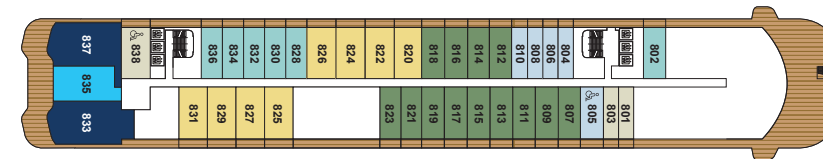

DECK 10

DECK 10

MISTRAL
THE POOL BAR
THE POOL
SUITES 1001 – 1002

DECK 9

DECK 9

THE OBSERVATION TERRACE
SUITES 901 – 938

DECK 8

DECK 8

SUITES 801 – 838

DECK 7

DECK 7

SUITES 701 – 758

DECK 6

DECK 6

SUITES 601 – 663

DECK 5

DECK 5

THE HUMIDOR
THE LIVING ROOM
THE BOUTIQUE
THE POOL HOUSE
THE POOL
SUITES 501 – 527

DECK 4

DECK 4

THE RITZ-CARLTON SPA®
RITZ KIDS®
JUICE BAR
LAUNDERETTE
THE BARBER / THE SALON
FITNESS STUDIO
GUEST SERVICES
THE MEETING ROOM
TALAAT NAM

THE ILMA SUITES

SUITE SIZE: 506 – 657 SQ FT / 47 – 61 SQ M

TERRACE SIZE: 291 – 301 SQ FT / 27 – 28 SQ M

NUMBER OF SUITES: 4

DECK: 6

AMENITIES

- Private terrace overlooking the ocean
- Luxurious and modern living and dining area
- Convertible sleep sofa
- Luxury custom king bed sleep system
- Double vanity bathroom with modern soaking tub and separate shower
- Minibar provisioned to guests' preferences upon request once on board
- Digital flat screen televisions
- Two vanity mirrors and hair dryers