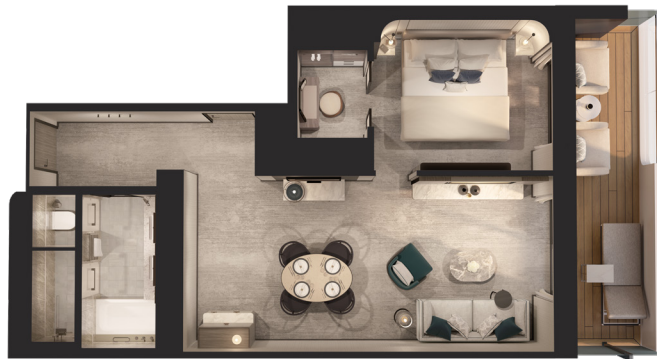

SUITE AMENITIES AND FEATURES

- Private, spacious terrace overlooking the ocean
- Luxurious custom king bed sleep system
- Double vanity bathrooms
- Custom luxury bed and bath linens
- Espresso machine with complimentary coffee and teas
- Minibar provisioned to your preference upon request once on board
- Complimentary bottle of champagne upon arrival
- 24-hour in-suite dining
- Individual robe and slippers
- Complimentary WiFi
- Access to a Personal Concierge
- In-suite safe
- Hypoallergenic pillows, upon request
- 230v and 120v outlets, as well as USB charging capabilities

THE ILMA SUITES

SUITE SIZE: 506 – 657 SQ FT / 47 – 61 SQ M

TERRACE SIZE: 291 – 301 SQ FT / 27 – 28 SQ M

NUMBER OF SUITES: 4

DECK: 6

AMENITIES

- Private terrace overlooking the ocean
- Luxurious and modern living and dining area
- Convertible sleep sofa
- Luxury custom king bed sleep system
- Double vanity bathroom with modern soaking tub and separate shower
- Minibar provisioned to guests' preferences upon request once on board
- Digital flat screen televisions
- Two vanity mirrors and hair dryers

- Private terrace overlooking the ocean
- Luxurious and modern living and dining area
- Convertible sleep sofa
- Luxury custom king bed sleep system
- Double vanity bathroom with modern soaking tub and separate shower
- Minibar provisioned to guests' preferences upon request once on board
- Walk-in wardrobe
- Digital flat screen televisions
- Two vanity mirrors and hair dryers