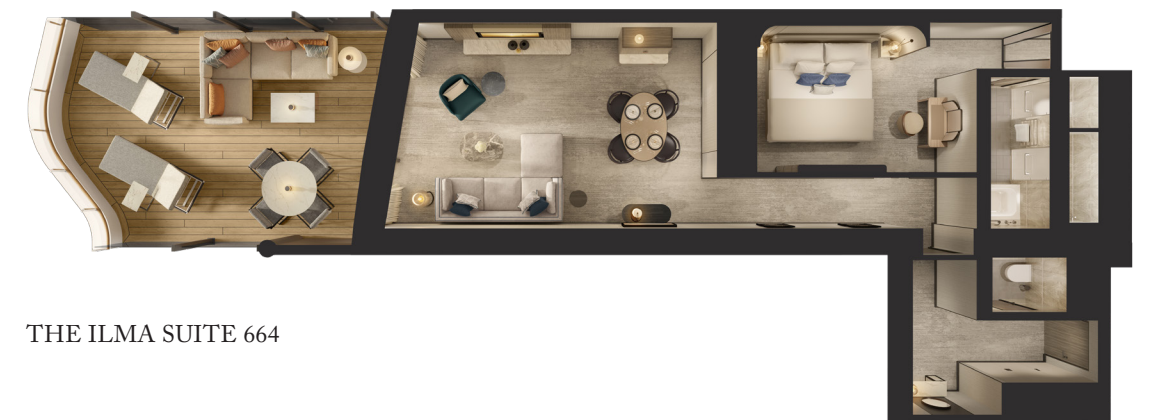

THE ILMA SUITE 664