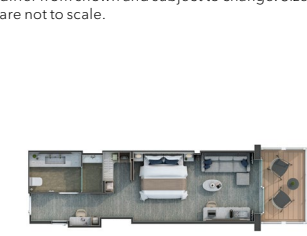

Suite diagrams are for illustration purposes only. Features, materials, finishes and layout may differ from shown and subject to change. Sizes are not to scale.