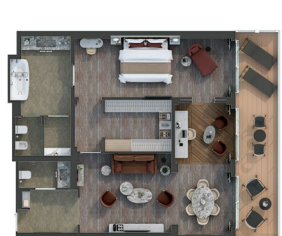

Suite diagrams are for illustration purposes only. Features, materials, finishes and layout may differ from shown and subject to change. Sizes are not to scale.