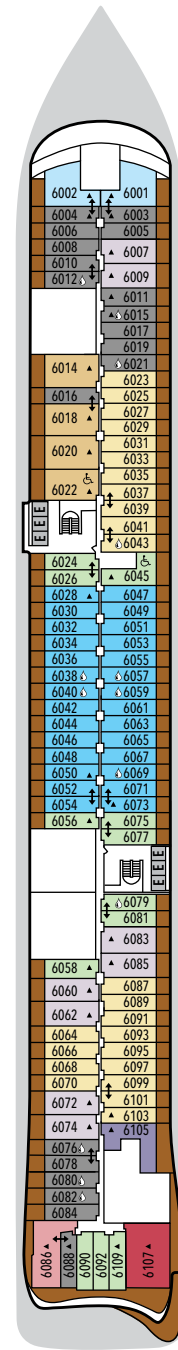

SILVER NOVA – Deck Plans

DECK 3
Atlantide
S.A.L.T. Kitchen

DECK 4
La Dame
Kaiseki
La Terrazza

DECK 5
Silver Note

DECK 6
Suites

DECK 7
Suites

DECK 8
Suites

DECK 9
Suites

DECK 10
The Pool Deck
The Pool Bar
The Marquee
The Dusk Bar

DECK 11
The Cliff Whirlpool

SUITE CATEGORIES

- Otium Suite ●
- Owner's Suite ●
- Grand Suite ●
- Master Suite ●
- Signature Suite ●
- Silver Suite ●
- Junior Grand Suite ●
- Premium Medallion Suite ●
- Medallion Suite ●
- Premium Veranda Suite ●
- Deluxe Veranda Suite ●
- Superior Veranda Suite ●
- Classic Veranda Suite ●

SPECIFICATIONS

- Crew 556
- Officers International
- Guests 728
- Tonnage 54,700
- Length 801 Feet / 244.2 Meters
- Width 97 Feet / 29.6 Meters
- Speed 19.4 Knots
- Passenger Decks 9
- Connecting Suites ↑↓
- 3rd Guest Capacity ▲
- Wheelchair Accessible Suites ♿
- Veranda suites with bath & shower 💧
- Built 2023
- Registry Bahamas

Deck plans are for illustration purposes only and may be subject to change.

Suite diagrams shown are for illustration purposes only and may vary from actual square footage. Please refer to suite specifications for square footage.