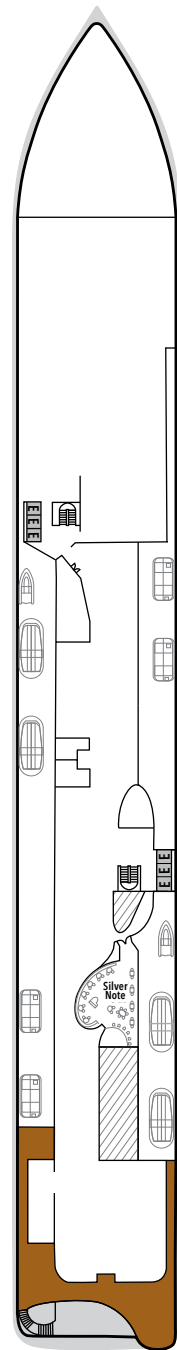

SILVER NOVA – Deck Plans

DECK 3
Atlantide
S.A.L.T. Kitchen

DECK 4
La Dame
Kaiseki
La Terrazza

DECK 5
Silver Note

DECK 6
Suites

DECK 7
Suites

DECK 8
Suites

DECK 9
Suites

DECK 10
The Pool Deck
The Pool Bar
The Marquee
The Dusk Bar

DECK 11
The Cliff Whirlpool

SUITE CATEGORIES

- Otium Suite ●
- Owner's Suite ●
- Grand Suite ●
- Master Suite ●
- Signature Suite ●
- Silver Suite ●
- Junior Grand Suite ●
- Premium Medallion Suite ●
- Medallion Suite ●
- Premium Veranda Suite ●
- Deluxe Veranda Suite ●
- Superior Veranda Suite ●
- Classic Veranda Suite ●

SPECIFICATIONS

- Crew 556
- Officers International
- Guests 728
- Tonnage 54,700
- Length 801 Feet / 244.2 Meters
- Width 97 Feet / 29.6 Meters
- Speed 19.4 Knots
- Passenger Decks 9
- Connecting Suites ↑↓
- 3rd Guest Capacity ▲
- Wheelchair Accessible Suites ♿
- Veranda suites with bath & shower 💧
- Built 2023
- Registry Bahamas

Deck plans are for illustration purposes only and may be subject to change.

Suite diagrams shown are for illustration purposes only and may vary from actual square footage. Please refer to suite specifications for square footage.