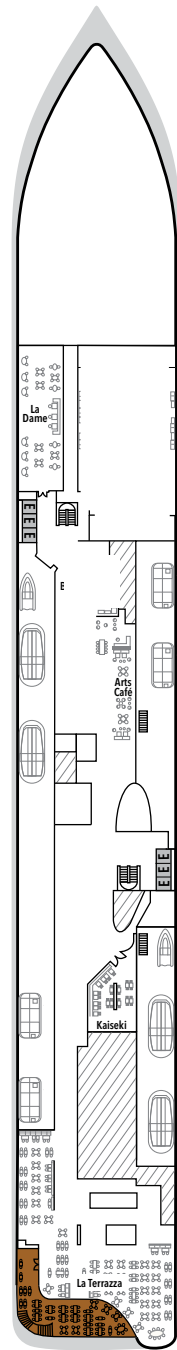

SILVER NOVA – Deck Plans

DECK 3
Atlantide
S.A.L.T. Kitchen

DECK 4
La Dame
Kaiseki
La Terrazza

DECK 5
Silver Note

DECK 6
Suites

DECK 7
Suites

DECK 8
Suites

DECK 9
Suites

DECK 10
The Pool Deck
The Pool Bar
The Marquee
The Dusk Bar

DECK 11
The Cliff Whirlpool

SUITE CATEGORIES

- Otium Suite ●
- Owner's Suite ●
- Grand Suite ●
- Master Suite ●
- Signature Suite ●
- Silver Suite ●
- Junior Grand Suite ●
- Premium Medallion Suite ●
- Medallion Suite ●
- Premium Veranda Suite ●
- Deluxe Veranda Suite ●
- Superior Veranda Suite ●
- Classic Veranda Suite ●

SPECIFICATIONS

- Crew 556
- Officers International
- Guests 728
- Tonnage 54,700
- Length 801 Feet / 244.2 Meters
- Width 97 Feet / 29.6 Meters
- Speed 19.4 Knots
- Passenger Decks 9
- Connecting Suites ↑↓
- 3rd Guest Capacity ▲
- Wheelchair Accessible Suites ♿
- Veranda suites with bath & shower 💧
- Built 2023
- Registry Bahamas

Deck plans are for illustration purposes only and may be subject to change.

Suite diagrams shown are for illustration purposes only and may vary from actual square footage. Please refer to suite specifications for square footage.