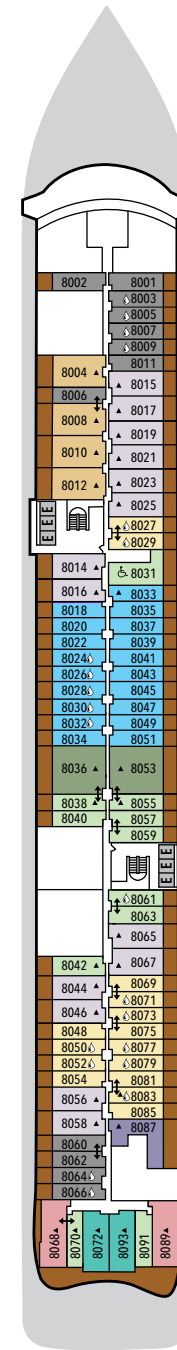

SILVER NOVA – Deck Plans

DECK 3
Atlantide
S.A.L.T. Kitchen

DECK 4
La Dame
Kaiseki
La Terrazza

DECK 5
Silver Note

DECK 6
Suites

DECK 7
Suites

DECK 8
Suites

DECK 9
Suites

DECK 10
The Pool Deck
The Pool Bar
The Marquee
The Dusk Bar

DECK 11
The Cliff Whirlpool

SUITE CATEGORIES

- Otium Suite ●
- Owner's Suite ●
- Grand Suite ●
- Master Suite ●
- Signature Suite ●
- Silver Suite ●
- Junior Grand Suite ●
- Premium Medallion Suite ●
- Medallion Suite ●
- Premium Veranda Suite ●
- Deluxe Veranda Suite ●
- Superior Veranda Suite ●
- Classic Veranda Suite ●

SPECIFICATIONS

- Crew 556
- Officers International
- Guests 728
- Tonnage 54,700
- Length 801 Feet / 244.2 Meters
- Width 97 Feet / 29.6 Meters
- Speed 19.4 Knots
- Passenger Decks 9
- Connecting Suites ↑↓
- 3rd Guest Capacity ▲
- Wheelchair Accessible Suites ♿
- Veranda suites with bath & shower 💧
- Built 2023
- Registry Bahamas

Deck plans are for illustration purposes only and may be subject to change.

Suite diagrams shown are for illustration purposes only and may vary from actual square footage. Please refer to suite specifications for square footage.