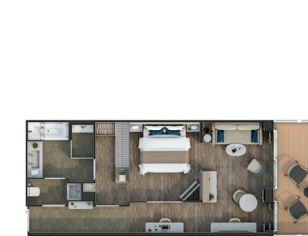

Suite diagrams are for illustration purposes only. Features, materials, finishes and layout may differ from shown and subject to change. Sizes are not to scale.