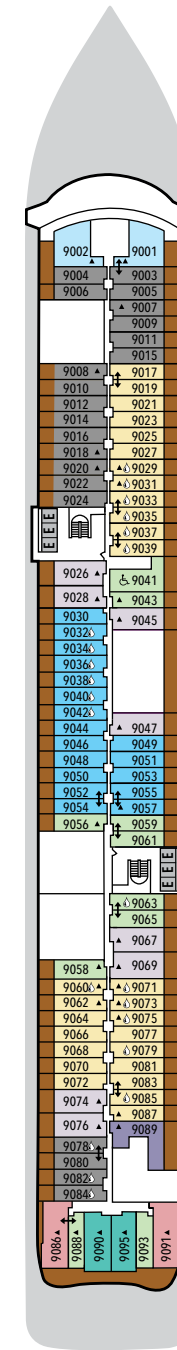

SILVER NOVA – Deck Plans

DECK 3
Atlantide
S.A.L.T. Kitchen

DECK 4
La Dame
Kaiseki
La Terrazza

DECK 5
Silver Note

DECK 6
Suites

DECK 7
Suites

DECK 8
Suites

DECK 9
Suites

DECK 10
The Pool Deck
The Pool Bar
The Marquee
The Dusk Bar

DECK 11
The Cliff Whirlpool

SUITE CATEGORIES

- Otium Suite ●
- Owner's Suite ●
- Grand Suite ●
- Master Suite ●
- Signature Suite ●
- Silver Suite ●
- Junior Grand Suite ●
- Premium Medallion Suite ●
- Medallion Suite ●
- Premium Veranda Suite ●
- Deluxe Veranda Suite ●
- Superior Veranda Suite ●
- Classic Veranda Suite ●

SPECIFICATIONS

- Crew 556
- Officers International
- Guests 728
- Tonnage 54,700
- Length 801 Feet / 244.2 Meters
- Width 97 Feet / 29.6 Meters
- Speed 19.4 Knots
- Passenger Decks 9
- Connecting Suites ↑↓
- 3rd Guest Capacity ▲
- Wheelchair Accessible Suites ♿
- Veranda suites with bath & shower 💧
- Built 2023
- Registry Bahamas

Deck plans are for illustration purposes only and may be subject to change.

Suite diagrams shown are for illustration purposes only and may vary from actual square footage. Please refer to suite specifications for square footage.