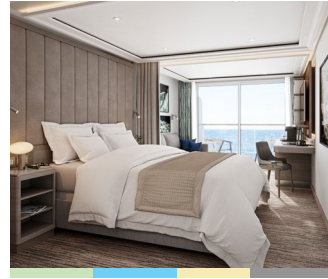

Images are intended as a general reference. Features, materials, finishes and layout may be different than shown.

SILVER NOVA – Suite Diagrams

All suites feature:

- Butler service
- Refrigerator and bar setup stocked with your preferences
- Plush bathrobes
- Plush slippers
- Pillow menu
- Luxury bath amenities
- Complimentary Wi-Fi
- Umbrella
- Hair dryer
- Wall mounted USB-C mobile device chargers
- Interactive Media Library
- Direct-dial telephone(s)
- Champagne on arrival

OTIUM SUITE

Available as a one bedroom configuration

OWNER'S SUITE

Available as a one-bedroom configuration or as a two-bedroom by adjoining with a Premium Veranda Suite

GRAND SUITE

Available as a one-bedroom configuration or as a two-bedroom by adjoining with a Classic Veranda Suite

MASTER SUITE

Available as a one-bedroom configuration or as a two-bedroom by adjoining with a Premium Veranda Suite or Classic Veranda Suite

SIGNATURE SUITE

Available as a one bedroom configuration

SILVER SUITE