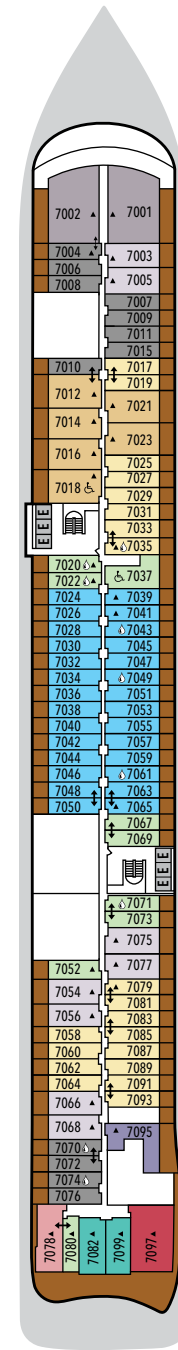

SILVER NOVA – Deck Plans

DECK 3
Atlantide
S.A.L.T. Kitchen

DECK 4
La Dame
Kaiseki
La Terrazza

DECK 5
Silver Note

DECK 6
Suites

DECK 7
Suites

DECK 8
Suites

DECK 9
Suites

DECK 10
The Pool Deck
The Pool Bar
The Marquee
The Dusk Bar

DECK 11
The Cliff Whirlpool

SUITE CATEGORIES

- Otium Suite ●
- Owner's Suite ●
- Grand Suite ●
- Master Suite ●
- Signature Suite ●
- Silver Suite ●
- Junior Grand Suite ●
- Premium Medallion Suite ●
- Medallion Suite ●
- Premium Veranda Suite ●
- Deluxe Veranda Suite ●
- Superior Veranda Suite ●
- Classic Veranda Suite ●

SPECIFICATIONS

- Crew 556
- Officers International
- Guests 728
- Tonnage 54,700
- Length 801 Feet / 244.2 Meters
- Width 97 Feet / 29.6 Meters
- Speed 19.4 Knots
- Passenger Decks 9
- Connecting Suites ↑↓
- 3rd Guest Capacity ▲
- Wheelchair Accessible Suites ♿
- Veranda suites with bath & shower 💧
- Built 2023
- Registry Bahamas

Deck plans are for illustration purposes only and may be subject to change.

Suite diagrams shown are for illustration purposes only and may vary from actual square footage. Please refer to suite specifications for square footage.